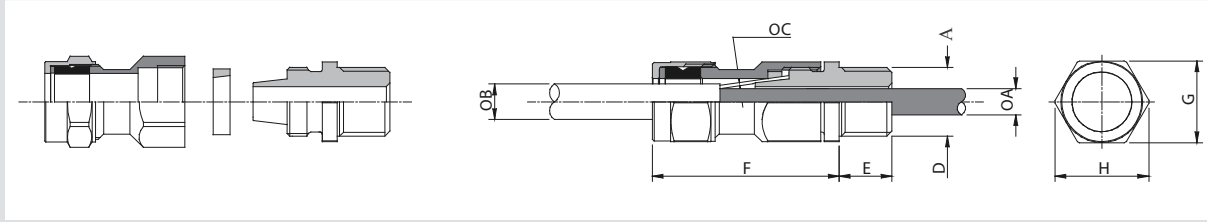

NORTON CANES

Unit 15-16, Bellsizes Close, Norton Canes,
Staffordshire WS11 9TQ
Tel: 01543 450555 • Fax: 01543 450600

Gland Details

Cable Dimensions mm				Kit Reference			Gland Dimensions mm				
Under Braid Diameter A Max	Overall Diameter B		Braid Wire Diameter C	Size	Design Number	Items Per Pack	Entry Thread		Approx. Length From Shoulder F	Hexagon Size	
	Min	Max					Size D	Length E		Across Flats G	Across Corners H
7.5	3.5	9.2	0.2/0.3	MINI20*	KA41491	2	M20×1.5	15	40	22.0	24.9
8.6	8.0	13.2	0.2/0.3	20SS	KA41471	2	M20×1.5	10	44	23.4	26.7
11.6	8.0	15.8	0.2/0.3	20S	KA41452	2	M20×1.5	10	46	25.7	29.2
13.9	11.7	20.8	0.2/0.3	20	KA41453	2	M20×1.5	10	46	30.5	34.0
19.9	17.0	27.2	0.2/0.45	25	KA41455	2	M25×1.5	10	51	37.6	42.2
26.2	23.5	33.5	0.3/0.45	32	KA41456	1	M32×1.5	10	56	47.3	53.6
32.1	29.0	39.9	0.3/0.45	40	KA41457	1	M40×1.5	15	59	56.4	61.5
44.0	39.5	52.6	0.3/0.45	50	KA41459	1	M50×1.5	15	64	70.1	77.2
55.9	51.3	65.3	0.3/0.45	63	KA41461	1	M63×1.5	15	67	80.0	87.4
67.9	62.5	78.0	0.3/0.45	75	KA41463	1	M75×1.5	15	76	98.8	109.2